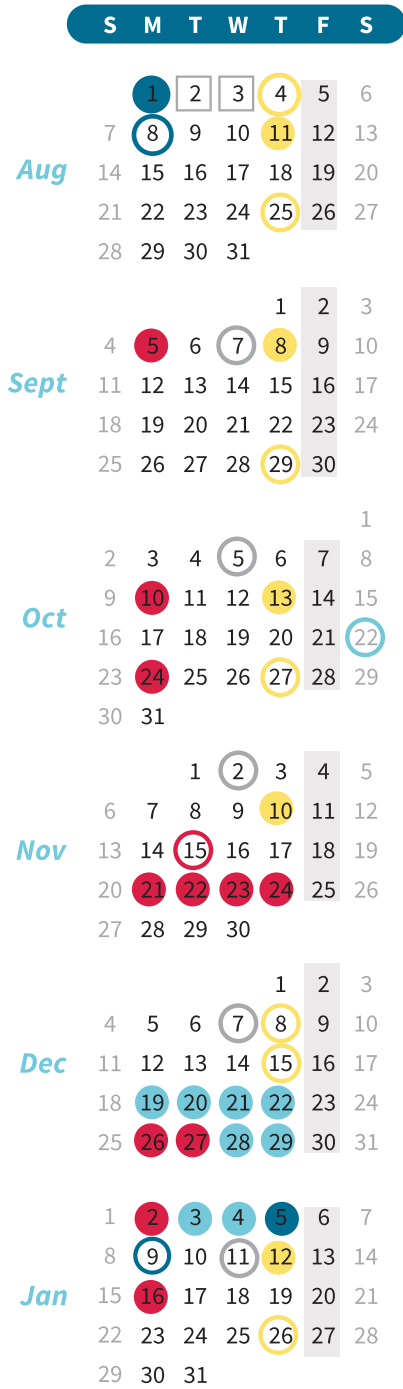

Little Light House

CENTRAL MISSISSIPPI

2022-2023 School Calendar

LEGEND

- LLH Closed
- CS Break/Admin Only
- Professional Day/No Students
- Monthly Parent Meeting
- Closed Every Friday
- Volunteer Orientation
- First Day/Students Return
- Community Luncheon
- LLH Fundraising Event
- Parent/Family Event
- Parent Conference/No Students
- ★ Graduation