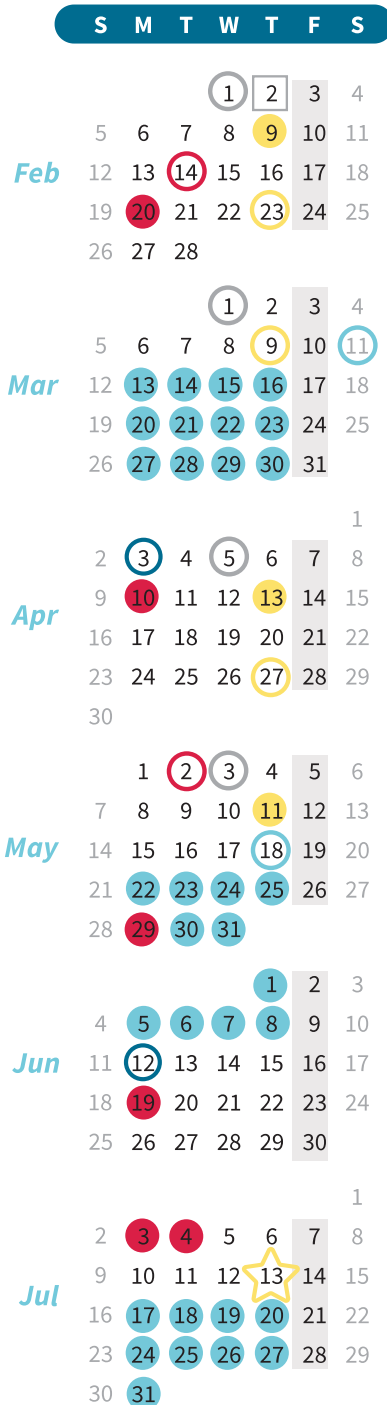

Little Light House

CENTRAL MISSISSIPPI

2022-2023 School Calendar

LEGEND

- LLH Closed
- CS Break/Admin Only
- Professional Day/No Students
- Monthly Parent Meeting
- Closed Every Friday
- Volunteer Orientation
- First Day/Students Return
- Community Luncheon
- LLH Fundraising Event
- Parent/Family Event
- Parent Conference/No Students
- ★ Graduation