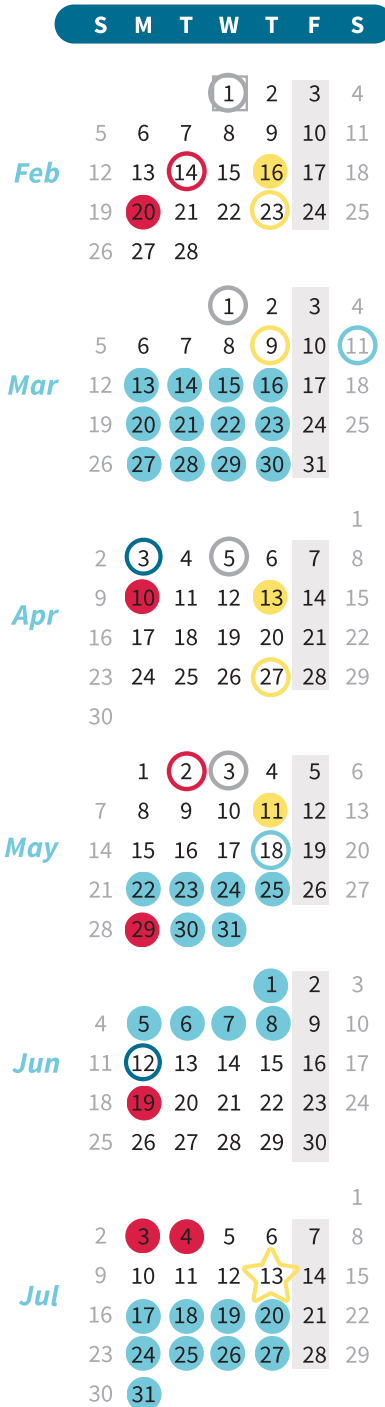

Little Light House

CENTRAL MISSISSIPPI

2022-2023 School Calendar

LEGEND

- LLH Closed
- First Day/Students Return
- CS Break/Admin Only
- Community Luncheon
- Professional Day/No Students
- LLH Fundraising Event
- Monthly Parent Meeting
- Parent/Family Event
- Closed Every Friday
- Parent Conference/No Students
- Volunteer Orientation
- ★ Graduation