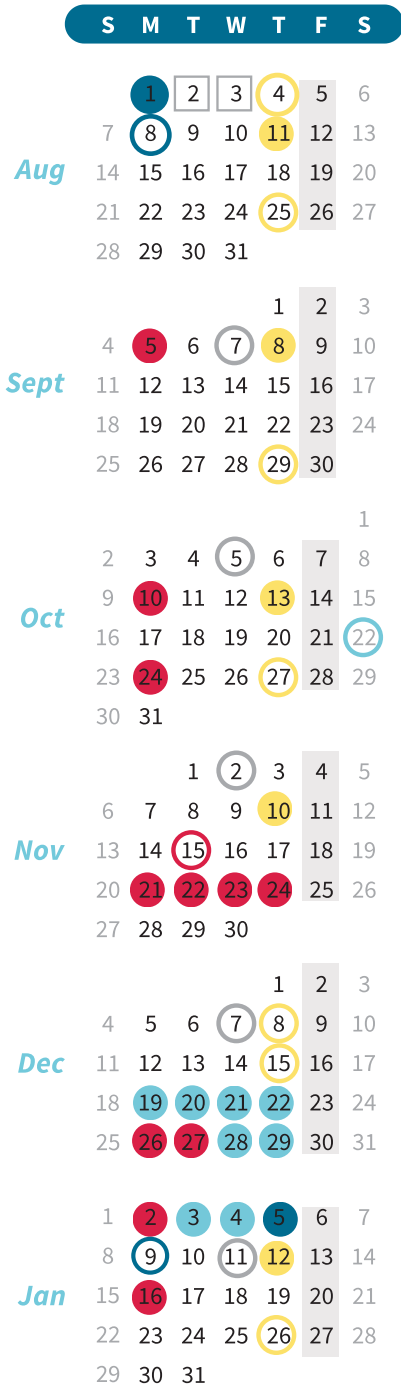

Little Light House

CENTRAL MISSISSIPPI

2022-2023 School Calendar

LEGEND

- LLH Closed
- First Day/Students Return
- CS Break/Admin Only
- Community Luncheon
- Professional Day/No Students
- LLH Fundraising Event
- Monthly Parent Meeting
- Parent/Family Event
- Closed Every Friday
- Parent Conference/No Students
- Volunteer Orientation
- ★ Graduation