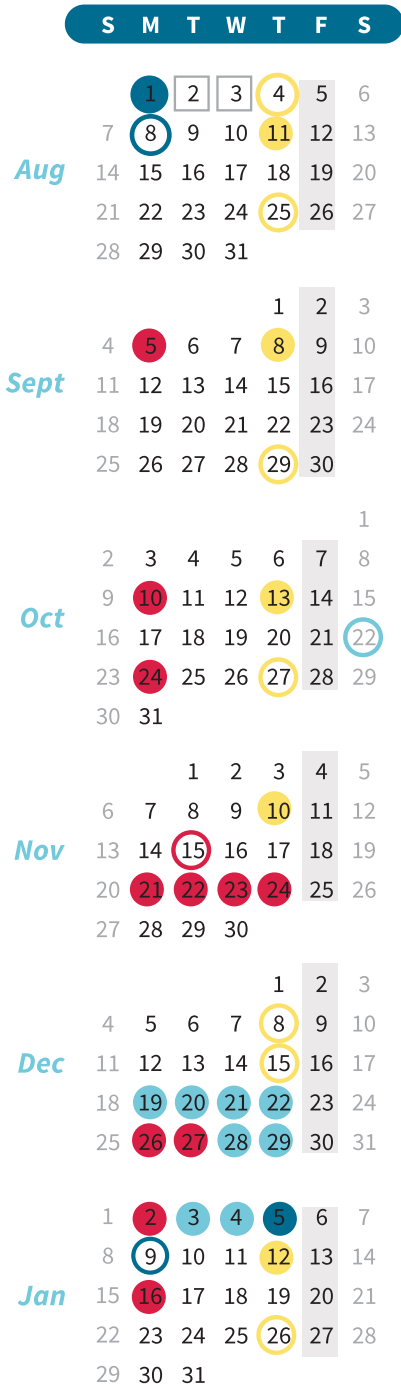

Little Light House

CENTRAL MISSISSIPPI

2022-2023 School Calendar

LEGEND

- LLH Closed
- CS Break/Admin Only
- Professional Day/No Students
- Monthly Parent Meeting
- Closed Every Friday
- First Day/Students Return
- Community Luncheon
- LLH Fundraising Event
- Parent/Family Event
- Parent Conference/No Students

- Aug. 1 Children's Services (CS) Staff Returns
- Aug. 2-4 New Parent Conferences
- Aug. 4 Meet the Teacher Night
- Aug. 8 First Day of School
- Aug. 11 Monthly Parent Meeting
- Aug. 25 Respite Night for Parents
- Sept. 5 Labor Day Holiday**
- Sept. 8 Monthly Parent Meeting
- Sept. 29 Respite Night for Parents
- Oct. 10 **Columbus Day**
- October 13 Monthly Parent Meeting
- Oct. 22 Laps For Little Ones
- Oct. 24 Closed after Laps**
- Oct. 27 Respite Night For Parents
- Nov. 10 Monthly Parent Meeting
- Nov. 15 Community Luncheon
- Nov 21-25 Closed for Thanksgiving**
- Dec. 8 Respite Night for Parents
- Dec. 15 Christmas Party
- Dec. 19-Jan. 4 CS Christmas Break
- Dec. 26-27 Offices Closed**
- Jan. 2 Offices Closed**
- Jan. 5 CS Staff Returns -Professional Day
- Jan. 9 Students Return
- Jan. 12 Monthly Parent Meeting
- Jan. 16 MLK Holiday**
- Jan. 26 Parent Respite Night
- Feb. 2 Mid Year Parent Meetings
- Feb. 9 Monthly Parent Meeting
- Feb. 14 Community Luncheon
- Feb. 20 President's Day Holiday**
- Feb. 23 Respite Night for Parents
- Mar. 9 Respite Night for Parents
- March 11 Garden Party (tentative)
- Mar. 13-31 CS Spring Break
- Apr. 3 Students Return
- Apr. 10 Easter Monday**
- Apr. 13 Monthly Parent Meeting
- Apr. 27 Respite Night for Parents
- May 2 Community Luncheon
- May 11 Monthly Parent Meeting
- May 18 Golf Tournament
- May 22-June 8 CS Break
- May 29 Memorial Day Holiday**
- Jun. 12 Students Return
- Jun. 19 Juneteenth Holiday**
- Jul. 3-4 4th of July Holiday**
- Jul. 13 Graduation
- Jul. 17 CS Break begins