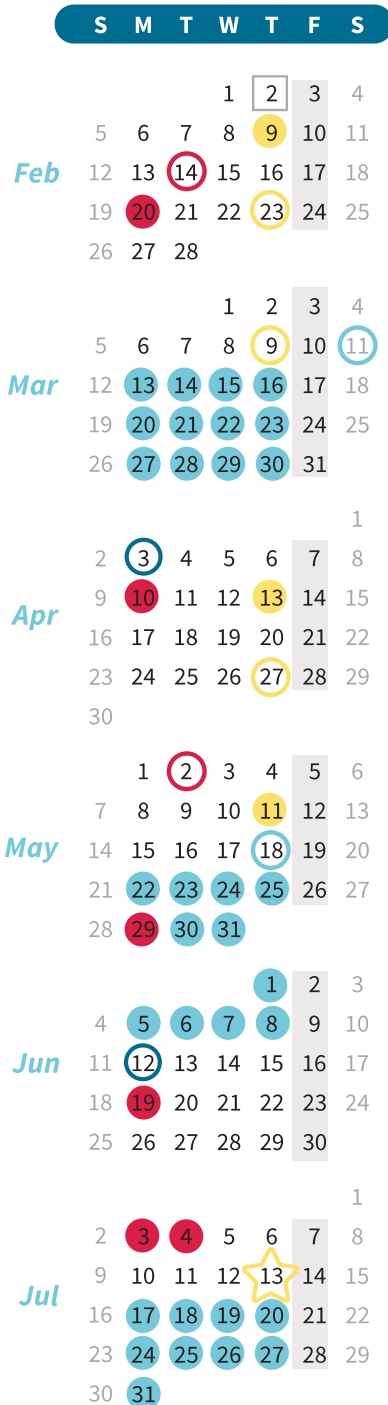

Little Light House

CENTRAL MISSISSIPPI

2022-2023 School Calendar

LEGEND

- LLH Closed
- CS Break/Admin Only
- Professional Day/No Students
- Monthly Parent Meeting
- Closed Every Friday
- First Day/Students Return
- Community Luncheon
- LLH Fundraising Event
- Parent/Family Event
- Parent Conference/No Students

- Aug. 1 Children's Services (CS) Staff Returns
- Aug. 2-4 New Parent Conferences
- Aug. 4 Meet the Teacher Night
- Aug. 8 First Day of School
- Aug. 11 Monthly Parent Meeting
- Aug. 25 Respite Night for Parents
- Sept. 5 Labor Day Holiday**
- Sept. 8 Monthly Parent Meeting
- Sept. 29 Respite Night for Parents
- Oct. 10 **Columbus Day**
- October 13 Monthly Parent Meeting
- Oct. 22 Laps For Little Ones
- Oct. 24 Closed after Laps**
- Oct. 27 Respite Night For Parents
- Nov. 10 Monthly Parent Meeting
- Nov. 15 Community Luncheon
- Nov 21-25 Closed for Thanksgiving**
- Dec. 8 Respite Night for Parents
- Dec. 15 Christmas Party
- Dec. 19-Jan. 4 CS Christmas Break
- Dec. 26-27 Offices Closed**
- Jan. 2 Offices Closed**
- Jan. 5 CS Staff Returns -Professional Day
- Jan. 9 Students Return
- Jan. 12 Monthly Parent Meeting
- Jan. 16 MLK Holiday**
- Jan. 26 Parent Respite Night
- Feb. 2 Mid Year Parent Meetings
- Feb. 9 Monthly Parent Meeting
- Feb. 14 Community Luncheon
- Feb. 20 President's Day Holiday**
- Feb. 23 Respite Night for Parents
- Mar. 9 Respite Night for Parents
- March 11 Garden Party (tentative)
- Mar. 13-31 CS Spring Break
- Apr. 3 Students Return
- Apr. 10 Easter Monday**
- Apr. 13 Monthly Parent Meeting
- Apr. 27 Respite Night for Parents
- May 2 Community Luncheon
- May 11 Monthly Parent Meeting
- May 18 Golf Tournament
- May 22-June 8 CS Break
- May 29 Memorial Day Holiday**
- Jun. 12 Students Return
- Jun. 19 Juneteenth Holiday**
- Jul. 3-4 4th of July Holiday**
- Jul. 13 Graduation
- Jul. 17 CS Break begins